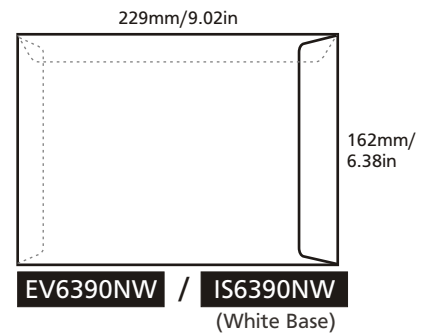

PRODUCT SPECIFICATION

Model	Size (mm) (height x width)	Envelope Type	Brand	Window	Blue Security Tinting	Security Slit	Peel Seal	Paper Type	Print Side	Print Colour (Front + Back)	Quantity (pcs)	Process Days (excluding order day & receive day)
EV4090NW	102 x 229	Pocket	Winpaq	-	✓	✓	✓	Ready Envelope (100gsm)	1 side / 2 sides	- 1C + 0 - 1C + 1C - 1C + 2C - 1C + 4C - 2C + 0 - 2C + 1C - 2C + 2C - 2C + 4C - 4C + 0 - 4C + 1C - 4C + 2C - 4C + 4C	For ALL models (Exclude model OP6344NW & OP6344W) Min qty: 500 Max qty: 20,000 Increment qty: 500 For Model OP6344NW & OP6344W Min qty: 1,000 Max qty: 20,000 Increment qty: 1,000	Normal order 5 days (500 - 20,000 pcs)
EV4090W	102 x 229	Pocket	Winpaq	✓	✓	✓						
EV4286NW	110 x 220 (Fit DL Size)	Pocket	Winpaq	-	✓	✓	✓					
EV4286W	110 x 220 (Fit DL Size)	Pocket	Winpaq	✓	✓	✓	✓					
EV4496NW	115 x 248	Pocket	Winpaq	-	✓	✓	✓					
EV4496W	115 x 248	Pocket	Winpaq	✓	✓	✓	✓					
EV6390NW	162 x 229 (Fit A5 Size)	Pocket	Winpaq	-	✓	-	✓					
EV9013NW	229 x 324 (Fit A4 Size)	Pocket	Winpaq	-	✓	-	✓					
EV1015NW	254 x 381	Pocket	Captain	-	✓	-	✓					
EV7010NW	178 x 254	Pocket	-	-	-	-	✓					
EV8011NW	204 x 280	Pocket	-	-	-	-	✓					
IS4286NW	110 x 220 (Fit DL Size)	Pocket	-	-	-	-	✓					
IS6390NW	162 x 229 (Fit A5 Size)	Pocket	-	-	-	-	✓					
IS9063NW	162 x 229 (Fit A5 Size)	Wallet	-	-	-	-	✓					
OP8642NW	110 x 220 (Fit DL Size)	Wallet	Winpaq	-	✓	-	✓					
OP8642W	110 x 220 (Fit DL Size)	Wallet	Winpaq	✓	✓	-	✓					
OP6344NW	114 x 162 (Fit A6 Size)	Wallet	Winpaq	-	✓	-	✓					
OP6344W	114 x 162 (Fit A6 Size)	Wallet	Winpaq	✓	✓	-	✓					

Pocket Type

Wallet Type

220mm/ 8.66in

OP8642NW

220mm/ 8.66in

OP8642W

162mm/ 6.38in

OP6344NW

162mm/ 6.38in

OP6344W

229mm/ 9.02in

IS9063NW