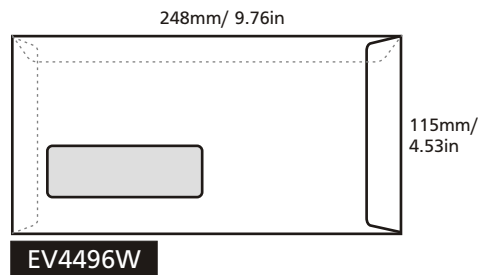

PRODUCT SPECIFICATION

Model	Size (mm) (height x width)	Envelope Type	Brand	Window	Blue Security Tinting	Security Slit	Peel Seal	Paper Type	Print Side	Print Colour (Front + Back)	Quantity (pcs)	Process Days (excluding order day & receive day)
EV4090NW	102 x 229	Pocket	Winpaq	-	✓	✓	✓	Ready Envelope (100gsm)	1 side / 2 sides	- 1C + 0 - 1C + 1C - 1C + 2C - 1C + 4C - 2C + 0 - 2C + 1C - 2C + 2C - 2C + 4C - 4C + 0 - 4C + 1C - 4C + 2C - 4C + 4C	For ALL models (Exclude model OP6344NW & OP6344W) Min qty: 500 Max qty: 20,000 Increment qty: 500 For Model OP6344NW & OP6344W Min qty: 1,000 Max qty: 20,000 Increment qty: 1,000	Normal order 5 days (500 - 20,000 pcs)
EV4090W	102 x 229	Pocket	Winpaq	✓	✓	✓						
EV4286NW	110 x 220 (Fit DL Size)	Pocket	Winpaq	-	✓	✓	✓					
EV4286W	110 x 220 (Fit DL Size)	Pocket	Winpaq	✓	✓	✓	✓					
EV4496NW	115 x 248	Pocket	Winpaq	-	✓	✓	✓					
EV4496W	115 x 248	Pocket	Winpaq	✓	✓	✓	✓					
EV6390NW	162 x 229 (Fit A5 Size)	Pocket	Winpaq	-	✓	-	✓					
EV9013NW	229 x 324 (Fit A4 Size)	Pocket	Winpaq	-	✓	-	✓					
EV1015NW	254 x 381	Pocket	Captain	-	✓	-	✓					
EV7010NW	178 x 254	Pocket	-	-	-	-	✓					
EV8011NW	204 x 280	Pocket	-	-	-	-	✓					
IS4286NW	110 x 220 (Fit DL Size)	Pocket	-	-	-	-	✓					
IS6390NW	162 x 229 (Fit A5 Size)	Pocket	-	-	-	-	✓					
IS9063NW	162 x 229 (Fit A5 Size)	Wallet	-	-	-	-	✓					
OP8642NW	110 x 220 (Fit DL Size)	Wallet	Winpaq	-	✓	-	✓					
OP8642W	110 x 220 (Fit DL Size)	Wallet	Winpaq	✓	✓	-	✓					
OP6344NW	114 x 162 (Fit A6 Size)	Wallet	Winpaq	-	✓	-	✓					
OP6344W	114 x 162 (Fit A6 Size)	Wallet	Winpaq	✓	✓	-	✓					

Pocket Type

Wallet Type

220mm/ 8.66in

OP8642NW

220mm/ 8.66in

OP8642W

162mm/ 6.38in

OP6344NW

162mm/ 6.38in

OP6344W

229mm/ 9.02in

IS9063NW