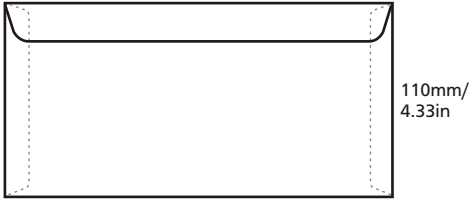

Important Note:
 As all designs are offset printed over ready made envelopes, it is not advisable to print the front top portion with large images or in solid colour as the edge of the glued flap on the opposite side (black) may cause blemishes. Hence, member shall notice this risk and EXCARD shall not be held responsible for blemishes.

Pocket Type

Wallet Type

220mm/ 8.66in

OP8642NW

220mm/ 8.66in

OP8642W

162mm/ 6.38in

OP6344NW

162mm/ 6.38in

OP6344W

229mm/ 9.02in

IS9063NW