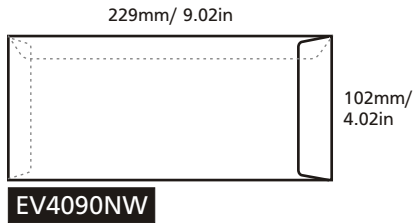

PRODUCT SPECIFICATION

Model	Size (mm) (height x width)	Envelope Type	Brand	Window	Blue Security Tinting	Security Slit	Peel Seal	Paper Type	Print Side	Print Colour (Front + Back)	Quantity (pcs)	Process Days (excluding order day & receive day)
EV4090NW	102 x 229	Pocket	Winpaq	-	✓	✓	✓	Ready Envelope (100gsm)	1 side / 2 sides	- 1C + 0 - 1C + 1C - 1C + 2C - 1C + 4C - 2C + 0 - 2C + 1C - 2C + 2C - 2C + 4C - 4C + 0 - 4C + 1C - 4C + 2C - 4C + 4C	For ALL models (Exclude model OP6344NW & OP6344W) Min qty: 500 Max qty: 20,000 Increment qty: 500 For Model OP6344NW & OP6344W Min qty: 1,000 Max qty: 20,000 Increment qty: 1,000	Normal order 5 days (500 - 20,000 pcs)
EV4090W	102 x 229	Pocket	Winpaq	✓	✓	✓						
EV4286NW	110 x 220 (Fit DL Size)	Pocket	Winpaq	-	✓	✓	✓					
EV4286W	110 x 220 (Fit DL Size)	Pocket	Winpaq	✓	✓	✓	✓					
EV4496NW	115 x 248	Pocket	Winpaq	-	✓	✓	✓					
EV4496W	115 x 248	Pocket	Winpaq	✓	✓	✓	✓					
EV6390NW	162 x 229 (Fit A5 Size)	Pocket	Winpaq	-	✓	-	✓					
EV9013NW	229 x 324 (Fit A4 Size)	Pocket	Winpaq	-	✓	-	✓					
EV1015NW	254 x 381	Pocket	Captain	-	✓	-	✓					
EV7010NW	178 x 254	Pocket	-	-	-	-	✓					
EV8011NW	204 x 280	Pocket	-	-	-	-	✓					
IS4286NW	110 x 220 (Fit DL Size)	Pocket	-	-	-	-	✓					
IS6390NW	162 x 229 (Fit A5 Size)	Pocket	-	-	-	-	✓					
IS9063NW	162 x 229 (Fit A5 Size)	Wallet	-	-	-	-	✓					
OP8642NW	110 x 220 (Fit DL Size)	Wallet	Winpaq	-	✓	-	✓					
OP8642W	110 x 220 (Fit DL Size)	Wallet	Winpaq	✓	✓	-	✓					
OP6344NW	114 x 162 (Fit A6 Size)	Wallet	Winpaq	-	✓	-	✓					
OP6344W	114 x 162 (Fit A6 Size)	Wallet	Winpaq	✓	✓	-	✓					

Pocket Type

Wallet Type

220mm/ 8.66in

OP8642NW

220mm/ 8.66in

OP8642W

162mm/ 6.38in

OP6344NW

162mm/ 6.38in

OP6344W

229mm/ 9.02in

IS9063NW