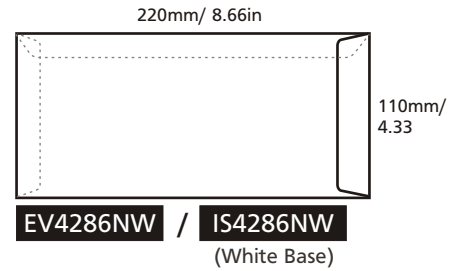

PRODUCT SPECIFICATION

Model	Size (mm) (height x width)	Envelope Type	Brand	Window	Blue Security Tinting	Security Slit	Peel Seal	Paper Type	Print Side	Print Colour (Front + Back)	Quantity (pcs)	Process Days (excluding order day & receive day)
EV4090NW	102 x 229	Pocket	Winpaq	-	✓	✓	✓	Ready Envelope (100gsm)	1 side / 2 sides	- 1C + 0 - 1C + 1C - 1C + 2C - 1C + 4C - 2C + 0 - 2C + 1C - 2C + 2C - 2C + 4C - 4C + 0 - 4C + 1C - 4C + 2C - 4C + 4C	For ALL models (Exclude model OP6344NW & OP6344W) Min qty: 500 Max qty: 20,000 Increment qty: 500 For Model OP6344NW & OP6344W Min qty: 1,000 Max qty: 20,000 Increment qty: 1,000	Normal order 5 days (500 - 20,000 pcs)
EV4090W	102 x 229	Pocket	Winpaq	✓	✓	✓						
EV4286NW	110 x 220 (Fit DL Size)	Pocket	Winpaq	-	✓	✓	✓					
EV4286W	110 x 220 (Fit DL Size)	Pocket	Winpaq	✓	✓	✓	✓					
EV4496NW	115 x 248	Pocket	Winpaq	-	✓	✓	✓					
EV4496W	115 x 248	Pocket	Winpaq	✓	✓	✓	✓					
EV6390NW	162 x 229 (Fit A5 Size)	Pocket	Winpaq	-	✓	-	✓					
EV9013NW	229 x 324 (Fit A4 Size)	Pocket	Winpaq	-	✓	-	✓					
EV1015NW	254 x 381	Pocket	Captain	-	✓	-	✓					
EV7010NW	178 x 254	Pocket	-	-	-	-	✓					
EV8011NW	204 x 280	Pocket	-	-	-	-	✓					
IS4286NW	110 x 220 (Fit DL Size)	Pocket	-	-	-	-	✓					
IS6390NW	162 x 229 (Fit A5 Size)	Pocket	-	-	-	-	✓					
IS9063NW	162 x 229 (Fit A5 Size)	Wallet	-	-	-	-	✓					
OP8642NW	110 x 220 (Fit DL Size)	Wallet	Winpaq	-	✓	-	✓					
OP8642W	110 x 220 (Fit DL Size)	Wallet	Winpaq	✓	✓	-	✓					
OP6344NW	114 x 162 (Fit A6 Size)	Wallet	Winpaq	-	✓	-	✓					
OP6344W	114 x 162 (Fit A6 Size)	Wallet	Winpaq	✓	✓	-	✓					

Window

Blue Security Tinting

Blue security tinting ensures confidentiality

White Base

Security Slit

Peel Seal

Pocket Type

Wallet Type

Pocket Type

Wallet Type

220mm/ 8.66in

OP8642NW

220mm/ 8.66in

OP8642W

162mm/ 6.38in

OP6344NW

162mm/ 6.38in

OP6344W

229mm/ 9.02in

IS9063NW