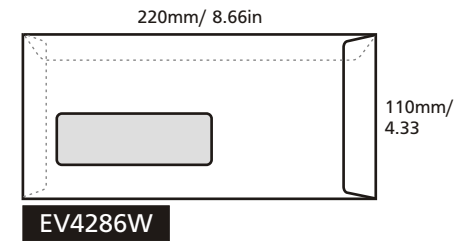

PRODUCT SPECIFICATION

Model	Size (mm) (height x width)	Envelope Type	Brand	Window	Blue Security Tinting	Security Slit	Peel Seal	Paper Type	Print Side	Print Colour (Front + Back)	Quantity (pcs)	Process Days (excluding order day & receive day)
EV4090NW	102 x 229	Pocket	Winpaq	-	✓	✓	✓	Ready Envelope (100gsm)	1 side / 2 sides	- 1C + 0 - 1C + 1C - 1C + 2C - 1C + 4C - 2C + 0 - 2C + 1C - 2C + 2C - 2C + 4C - 4C + 0 - 4C + 1C - 4C + 2C - 4C + 4C	For ALL models (Exclude model OP6344NW & OP6344W) Min qty: 500 Max qty: 20,000 Increment qty: 500 For Model OP6344NW & OP6344W Min qty: 1,000 Max qty: 20,000 Increment qty: 1,000	Normal order 5 days (500 - 20,000 pcs)
EV4090W	102 x 229	Pocket	Winpaq	✓	✓	✓						
EV4286NW	110 x 220 (Fit DL Size)	Pocket	Winpaq	-	✓	✓	✓					
EV4286W	110 x 220 (Fit DL Size)	Pocket	Winpaq	✓	✓	✓	✓					
EV4496NW	115 x 248	Pocket	Winpaq	-	✓	✓	✓					
EV4496W	115 x 248	Pocket	Winpaq	✓	✓	✓	✓					
EV6390NW	162 x 229 (Fit A5 Size)	Pocket	Winpaq	-	✓	-	✓					
EV9013NW	229 x 324 (Fit A4 Size)	Pocket	Winpaq	-	✓	-	✓					
EV1015NW	254 x 381	Pocket	Captain	-	✓	-	✓					
EV7010NW	178 x 254	Pocket	-	-	-	-	✓					
EV8011NW	204 x 280	Pocket	-	-	-	-	✓					
IS4286NW	110 x 220 (Fit DL Size)	Pocket	-	-	-	-	✓					
IS6390NW	162 x 229 (Fit A5 Size)	Pocket	-	-	-	-	✓					
IS9063NW	162 x 229 (Fit A5 Size)	Wallet	-	-	-	-	✓					
OP8642NW	110 x 220 (Fit DL Size)	Wallet	Winpaq	-	✓	-	✓					
OP8642W	110 x 220 (Fit DL Size)	Wallet	Winpaq	✓	✓	-	✓					
OP6344NW	114 x 162 (Fit A6 Size)	Wallet	Winpaq	-	✓	-	✓					
OP6344W	114 x 162 (Fit A6 Size)	Wallet	Winpaq	✓	✓	-	✓					

Pocket Type

Wallet Type

220mm/ 8.66in

OP8642NW

220mm/ 8.66in

OP8642W

162mm/ 6.38in

OP6344NW

162mm/ 6.38in

OP6344W

229mm/ 9.02in

IS9063NW