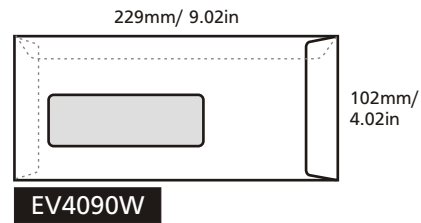

PRODUCT SPECIFICATION

Model	Size (mm) (height x width)	Envelope Type	Brand	Window	Blue Security Tinting	Security Slit	Peel Seal	Paper Type	Print Side	Print Colour (Front + Back)	Quantity (pcs)	Process Days (excluding order day & receive day)
EV4090NW	102 x 229	Pocket	Winpaq	-	✓	✓	✓	Ready Envelope (100gsm)	1 side / 2 sides	- 1C + 0 - 1C + 1C - 1C + 2C - 1C + 4C - 2C + 0 - 2C + 1C - 2C + 2C - 2C + 4C - 4C + 0 - 4C + 1C - 4C + 2C - 4C + 4C	For ALL models (Exclude model OP6344NW & OP6344W) Min qty: 500 Max qty: 20,000 Increment qty: 500 For Model OP6344NW & OP6344W Min qty: 1,000 Max qty: 20,000 Increment qty: 1,000	Normal order 5 days (500 - 20,000 pcs)
EV4090W	102 x 229	Pocket	Winpaq	✓	✓	✓						
EV4286NW	110 x 220 (Fit DL Size)	Pocket	Winpaq	-	✓	✓	✓					
EV4286W	110 x 220 (Fit DL Size)	Pocket	Winpaq	✓	✓	✓	✓					
EV4496NW	115 x 248	Pocket	Winpaq	-	✓	✓	✓					
EV4496W	115 x 248	Pocket	Winpaq	✓	✓	✓	✓					
EV6390NW	162 x 229 (Fit A5 Size)	Pocket	Winpaq	-	✓	-	✓					
EV9013NW	229 x 324 (Fit A4 Size)	Pocket	Winpaq	-	✓	-	✓					
EV1015NW	254 x 381	Pocket	Captain	-	✓	-	✓					
EV7010NW	178 x 254	Pocket	-	-	-	-	✓					
EV8011NW	204 x 280	Pocket	-	-	-	-	✓					
IS4286NW	110 x 220 (Fit DL Size)	Pocket	-	-	-	-	✓					
IS6390NW	162 x 229 (Fit A5 Size)	Pocket	-	-	-	-	✓					
IS9063NW	162 x 229 (Fit A5 Size)	Wallet	-	-	-	-	✓					
OP8642NW	110 x 220 (Fit DL Size)	Wallet	Winpaq	-	✓	-	✓					
OP8642W	110 x 220 (Fit DL Size)	Wallet	Winpaq	✓	✓	-	✓					
OP6344NW	114 x 162 (Fit A6 Size)	Wallet	Winpaq	-	✓	-	✓					
OP6344W	114 x 162 (Fit A6 Size)	Wallet	Winpaq	✓	✓	-	✓					

Pocket Type

Wallet Type

220mm/ 8.66in

OP8642NW

220mm/ 8.66in

OP8642W

162mm/ 6.38in

OP6344NW

162mm/ 6.38in

OP6344W

229mm/ 9.02in

IS9063NW