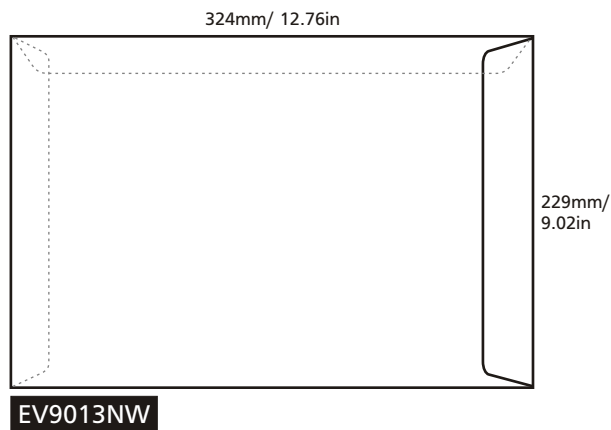

PRODUCT SPECIFICATION

Model	Size (mm) (height x width)	Envelope Type	Brand	Window	Blue Security Tinting	Security Slit	Peel Seal	Paper Type	Print Side	Print Colour (Front + Back)	Quantity (pcs)	Process Days (excluding order day & receive day)
EV4090NW	102 x 229	Pocket	Winpaq	-	✓	✓	✓	Ready Envelope (100gsm)	1 side / 2 sides	- 1C + 0 - 1C + 1C - 1C + 2C - 1C + 4C - 2C + 0 - 2C + 1C - 2C + 2C - 2C + 4C - 4C + 0 - 4C + 1C - 4C + 2C - 4C + 4C	For ALL models (Exclude model OP6344NW & OP6344W) Min qty: 500 Max qty: 20,000 Increment qty: 500 For Model OP6344NW & OP6344W Min qty: 1,000 Max qty: 20,000 Increment qty: 1,000	Normal order 5 days (500 - 20,000 pcs)
EV4090W	102 x 229	Pocket	Winpaq	✓	✓	✓						
EV4286NW	110 x 220 (Fit DL Size)	Pocket	Winpaq	-	✓	✓	✓					
EV4286W	110 x 220 (Fit DL Size)	Pocket	Winpaq	✓	✓	✓	✓					
EV4496NW	115 x 248	Pocket	Winpaq	-	✓	✓	✓					
EV4496W	115 x 248	Pocket	Winpaq	✓	✓	✓	✓					
EV6390NW	162 x 229 (Fit A5 Size)	Pocket	Winpaq	-	✓	-	✓					
EV9013NW	229 x 324 (Fit A4 Size)	Pocket	Winpaq	-	✓	-	✓					
EV1015NW	254 x 381	Pocket	Captain	-	✓	-	✓					
EV7010NW	178 x 254	Pocket	-	-	-	-	✓					
EV8011NW	204 x 280	Pocket	-	-	-	-	✓					
IS4286NW	110 x 220 (Fit DL Size)	Pocket	-	-	-	-	✓					
IS6390NW	162 x 229 (Fit A5 Size)	Pocket	-	-	-	-	✓					
IS9063NW	162 x 229 (Fit A5 Size)	Wallet	-	-	-	-	✓					
OP8642NW	110 x 220 (Fit DL Size)	Wallet	Winpaq	-	✓	-	✓					
OP8642W	110 x 220 (Fit DL Size)	Wallet	Winpaq	✓	✓	-	✓					
OP6344NW	114 x 162 (Fit A6 Size)	Wallet	Winpaq	-	✓	-	✓					
OP6344W	114 x 162 (Fit A6 Size)	Wallet	Winpaq	✓	✓	-	✓					

Pocket Type

Wallet Type

220mm/ 8.66in

OP8642NW

220mm/ 8.66in

OP8642W

162mm/ 6.38in

OP6344NW

162mm/ 6.38in

OP6344W

229mm/ 9.02in

IS9063NW