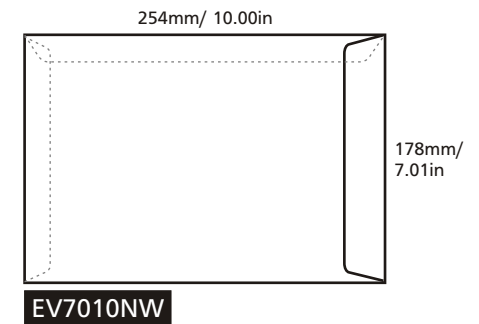

PRODUCT SPECIFICATION

Model	Size (mm) (height x width)	Envelope Type	Brand	Window	Blue Security Tinting	Security Slit	Peel Seal	Paper Type	Print Side	Print Colour (Front + Back)	Quantity (pcs)	Process Days (excluding order day & receive day)
EV4090NW	102 x 229	Pocket	Winpaq	-	✓	✓	✓	Ready Envelope (100gsm)	1 side / 2 sides	- 1C + 0 - 1C + 1C - 1C + 2C - 1C + 4C - 2C + 0 - 2C + 1C - 2C + 2C - 2C + 4C - 4C + 0 - 4C + 1C - 4C + 2C - 4C + 4C	For ALL models (Exclude model OP6344NW & OP6344W) Min qty: 500 Max qty: 20,000 Increment qty: 500 For Model OP6344NW & OP6344W Min qty: 1,000 Max qty: 20,000 Increment qty: 1,000	Normal order 5 days (500 - 20,000 pcs)
EV4090W	102 x 229	Pocket	Winpaq	✓	✓	✓						
EV4286NW	110 x 220 (Fit DL Size)	Pocket	Winpaq	-	✓	✓	✓					
EV4286W	110 x 220 (Fit DL Size)	Pocket	Winpaq	✓	✓	✓	✓					
EV4496NW	115 x 248	Pocket	Winpaq	-	✓	✓	✓					
EV4496W	115 x 248	Pocket	Winpaq	✓	✓	✓	✓					
EV6390NW	162 x 229 (Fit A5 Size)	Pocket	Winpaq	-	✓	-	✓					
EV9013NW	229 x 324 (Fit A4 Size)	Pocket	Winpaq	-	✓	-	✓					
EV1015NW	254 x 381	Pocket	Captain	-	✓	-	✓					
EV7010NW	178 x 254	Pocket	-	-	-	-	✓					
EV8011NW	204 x 280	Pocket	-	-	-	-	✓					
IS4286NW	110 x 220 (Fit DL Size)	Pocket	-	-	-	-	✓					
IS6390NW	162 x 229 (Fit A5 Size)	Pocket	-	-	-	-	✓					
IS9063NW	162 x 229 (Fit A5 Size)	Wallet	-	-	-	-	✓					
OP8642NW	110 x 220 (Fit DL Size)	Wallet	Winpaq	-	✓	-	✓					
OP8642W	110 x 220 (Fit DL Size)	Wallet	Winpaq	✓	✓	-	✓					
OP6344NW	114 x 162 (Fit A6 Size)	Wallet	Winpaq	-	✓	-	✓					
OP6344W	114 x 162 (Fit A6 Size)	Wallet	Winpaq	✓	✓	-	✓					

Pocket Type

Wallet Type

220mm/ 8.66in

OP8642NW

220mm/ 8.66in

OP8642W

162mm/ 6.38in

OP6344NW

162mm/ 6.38in

OP6344W

229mm/ 9.02in

IS9063NW