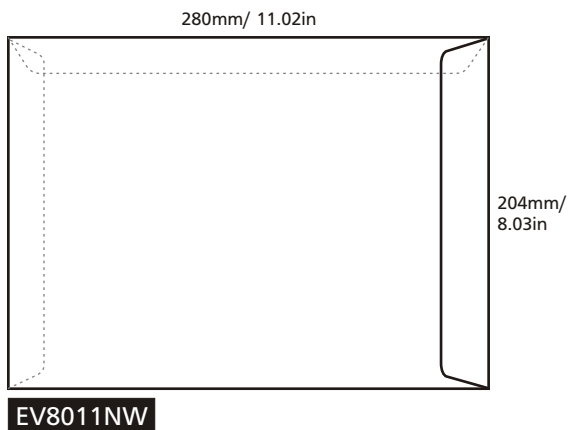

PRODUCT SPECIFICATION

Model	Size (mm) (height x width)	Envelope Type	Brand	Window	Blue Security Tinting	Security Slit	Peel Seal	Paper Type	Print Side	Print Colour (Front + Back)	Quantity (pcs)	Process Days (excluding order day & receive day)
EV4090NW	102 x 229	Pocket	Winpaq	-	✓	✓	✓	Ready Envelope (100gsm)	1 side / 2 sides	- 1C + 0 - 1C + 1C - 1C + 2C - 1C + 4C - 2C + 0 - 2C + 1C - 2C + 2C - 2C + 4C - 4C + 0 - 4C + 1C - 4C + 2C - 4C + 4C	For ALL models (Exclude model OP6344NW & OP6344W) Min qty: 500 Max qty: 20,000 Increment qty: 500 For Model OP6344NW & OP6344W Min qty: 1,000 Max qty: 20,000 Increment qty: 1,000	Normal order 5 days (500 - 20,000 pcs)
EV4090W	102 x 229	Pocket	Winpaq	✓	✓	✓						
EV4286NW	110 x 220 (Fit DL Size)	Pocket	Winpaq	-	✓	✓	✓					
EV4286W	110 x 220 (Fit DL Size)	Pocket	Winpaq	✓	✓	✓	✓					
EV4496NW	115 x 248	Pocket	Winpaq	-	✓	✓	✓					
EV4496W	115 x 248	Pocket	Winpaq	✓	✓	✓	✓					
EV6390NW	162 x 229 (Fit A5 Size)	Pocket	Winpaq	-	✓	-	✓					
EV9013NW	229 x 324 (Fit A4 Size)	Pocket	Winpaq	-	✓	-	✓					
EV1015NW	254 x 381	Pocket	Captain	-	✓	-	✓					
EV7010NW	178 x 254	Pocket	-	-	-	-	✓					
EV8011NW	204 x 280	Pocket	-	-	-	-	✓					
IS4286NW	110 x 220 (Fit DL Size)	Pocket	-	-	-	-	✓					
IS6390NW	162 x 229 (Fit A5 Size)	Pocket	-	-	-	-	✓					
IS9063NW	162 x 229 (Fit A5 Size)	Wallet	-	-	-	-	✓					
OP8642NW	110 x 220 (Fit DL Size)	Wallet	Winpaq	-	✓	-	✓					
OP8642W	110 x 220 (Fit DL Size)	Wallet	Winpaq	✓	✓	-	✓					
OP6344NW	114 x 162 (Fit A6 Size)	Wallet	Winpaq	-	✓	-	✓					
OP6344W	114 x 162 (Fit A6 Size)	Wallet	Winpaq	✓	✓	-	✓					

Pocket Type

Wallet Type

220mm/ 8.66in

OP8642NW

220mm/ 8.66in

OP8642W

162mm/ 6.38in

OP6344NW

162mm/ 6.38in

OP6344W

229mm/ 9.02in

IS9063NW