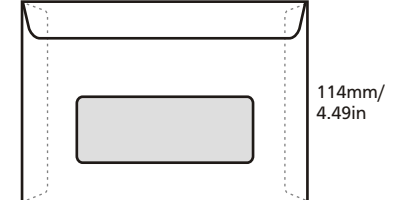

Important Note:
 As all designs are offset printed over ready made envelopes, it is not advisable to print the front top portion with large images or in solid colour as the edge of the glued flap on the opposite side (black) may cause blemishes. Hence, member shall notice this risk and EXCARD shall not be held responsible for blemishes.

Pocket Type

Wallet Type

220mm/ 8.66in

OP8642NW

220mm/ 8.66in

OP8642W

162mm/ 6.38in

OP6344NW

162mm/ 6.38in

OP6344W

229mm/ 9.02in

IS9063NW