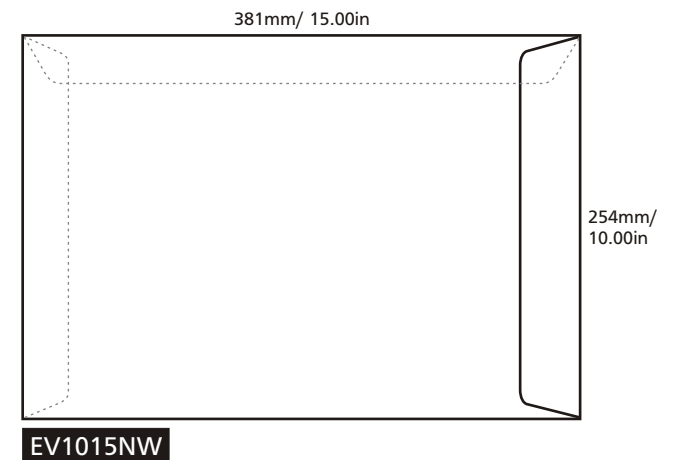

PRODUCT SPECIFICATION

Model	Size (mm) (height x width)	Envelope Type	Brand	Window	Blue Security Tinting	Security Slit	Peel Seal	Paper Type	Print Side	Print Colour (Front + Back)	Quantity (pcs)	Process Days (excluding order day & receive day)
EV4090NW	102 x 229	Pocket	Winpaq	-	✓	✓	✓	Ready Envelope (100gsm)	1 side / 2 sides	- 1C + 0 - 1C + 1C - 1C + 2C - 1C + 4C - 2C + 0 - 2C + 1C - 2C + 2C - 2C + 4C - 4C + 0 - 4C + 1C - 4C + 2C - 4C + 4C	For ALL models (Exclude model OP6344NW & OP6344W) Min qty: 500 Max qty: 20,000 Increment qty: 500 For Model OP6344NW & OP6344W Min qty: 1,000 Max qty: 20,000 Increment qty: 1,000	Normal order 5 days (500 - 20,000 pcs)
EV4090W	102 x 229	Pocket	Winpaq	✓	✓	✓						
EV4286NW	110 x 220 (Fit DL Size)	Pocket	Winpaq	-	✓	✓	✓					
EV4286W	110 x 220 (Fit DL Size)	Pocket	Winpaq	✓	✓	✓	✓					
EV4496NW	115 x 248	Pocket	Winpaq	-	✓	✓	✓					
EV4496W	115 x 248	Pocket	Winpaq	✓	✓	✓	✓					
EV6390NW	162 x 229 (Fit A5 Size)	Pocket	Winpaq	-	✓	-	✓					
EV9013NW	229 x 324 (Fit A4 Size)	Pocket	Winpaq	-	✓	-	✓					
EV1015NW	254 x 381	Pocket	Captain	-	✓	-	✓					
EV7010NW	178 x 254	Pocket	-	-	-	-	✓					
EV8011NW	204 x 280	Pocket	-	-	-	-	✓					
IS4286NW	110 x 220 (Fit DL Size)	Pocket	-	-	-	-	✓					
IS6390NW	162 x 229 (Fit A5 Size)	Pocket	-	-	-	-	✓					
IS9063NW	162 x 229 (Fit A5 Size)	Wallet	-	-	-	-	✓					
OP8642NW	110 x 220 (Fit DL Size)	Wallet	Winpaq	-	✓	-	✓					
OP8642W	110 x 220 (Fit DL Size)	Wallet	Winpaq	✓	✓	-	✓					
OP6344NW	114 x 162 (Fit A6 Size)	Wallet	Winpaq	-	✓	-	✓					
OP6344W	114 x 162 (Fit A6 Size)	Wallet	Winpaq	✓	✓	-	✓					

Pocket Type

Wallet Type

220mm/ 8.66in

OP8642NW

220mm/ 8.66in

OP8642W

162mm/ 6.38in

OP6344NW

162mm/ 6.38in

OP6344W

229mm/ 9.02in

IS9063NW