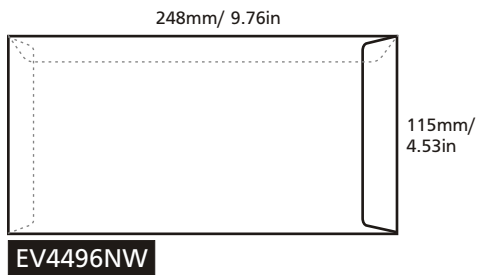

PRODUCT SPECIFICATION

Model	Size (mm) (height x width)	Envelope Type	Brand	Window	Blue Security Tinting	Security Slit	Peel Seal	Paper Type	Print Side	Print Colour (Front + Back)	Quantity (pcs)	Process Days (excluding order day & receive day)
EV4090NW	102 x 229	Pocket	Winpaq	-	✓	✓	✓	Ready Envelope (100gsm)	1 side / 2 sides	- 1C + 0 - 1C + 1C - 1C + 2C - 1C + 4C - 2C + 0 - 2C + 1C - 2C + 2C - 2C + 4C - 4C + 0 - 4C + 1C - 4C + 2C - 4C + 4C	For ALL models (Exclude model OP6344NW & OP6344W) Min qty: 500 Max qty: 20,000 Increment qty: 500 For Model OP6344NW & OP6344W Min qty: 1,000 Max qty: 20,000 Increment qty: 1,000	Normal order 5 days (500 - 20,000 pcs)
EV4090W	102 x 229	Pocket	Winpaq	✓	✓	✓						
EV4286NW	110 x 220 (Fit DL Size)	Pocket	Winpaq	-	✓	✓	✓					
EV4286W	110 x 220 (Fit DL Size)	Pocket	Winpaq	✓	✓	✓	✓					
EV4496NW	115 x 248	Pocket	Winpaq	-	✓	✓	✓					
EV4496W	115 x 248	Pocket	Winpaq	✓	✓	✓	✓					
EV6390NW	162 x 229 (Fit A5 Size)	Pocket	Winpaq	-	✓	-	✓					
EV9013NW	229 x 324 (Fit A4 Size)	Pocket	Winpaq	-	✓	-	✓					
EV1015NW	254 x 381	Pocket	Captain	-	✓	-	✓					
EV7010NW	178 x 254	Pocket	-	-	-	-	✓					
EV8011NW	204 x 280	Pocket	-	-	-	-	✓					
IS4286NW	110 x 220 (Fit DL Size)	Pocket	-	-	-	-	✓					
IS6390NW	162 x 229 (Fit A5 Size)	Pocket	-	-	-	-	✓					
IS9063NW	162 x 229 (Fit A5 Size)	Wallet	-	-	-	-	✓					
OP8642NW	110 x 220 (Fit DL Size)	Wallet	Winpaq	-	✓	-	✓					
OP8642W	110 x 220 (Fit DL Size)	Wallet	Winpaq	✓	✓	-	✓					
OP6344NW	114 x 162 (Fit A6 Size)	Wallet	Winpaq	-	✓	-	✓					
OP6344W	114 x 162 (Fit A6 Size)	Wallet	Winpaq	✓	✓	-	✓					

Pocket Type

Wallet Type

220mm/ 8.66in

OP8642NW

220mm/ 8.66in

OP8642W

162mm/ 6.38in

OP6344NW

162mm/ 6.38in

OP6344W

229mm/ 9.02in

IS9063NW